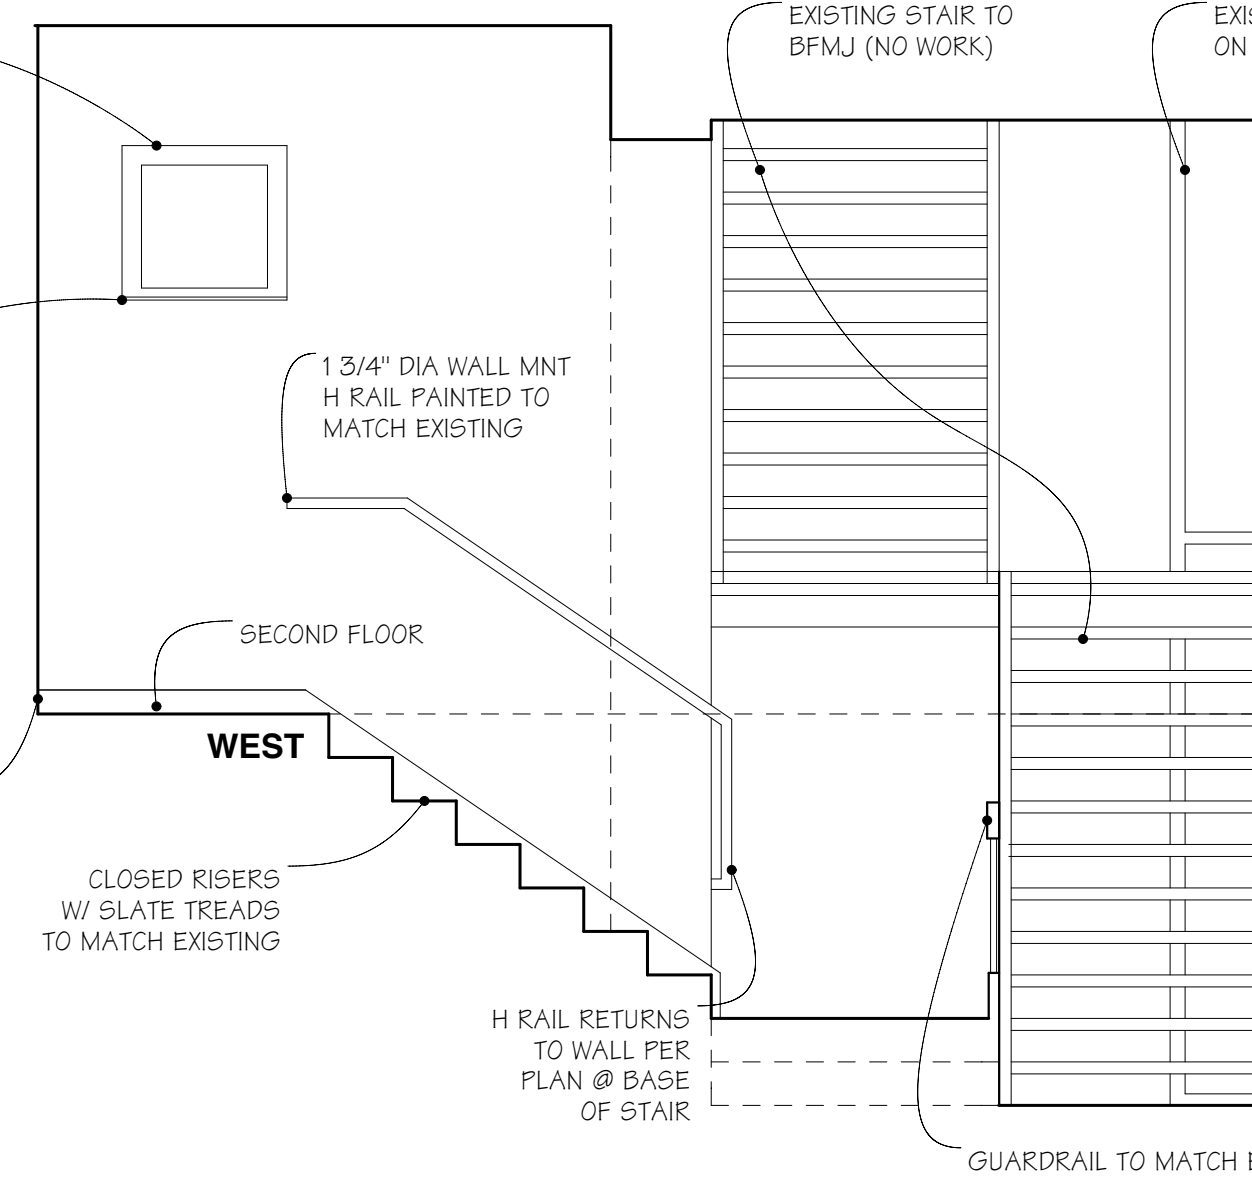

3 INTERIOR ELEVATIONS: THIRD FLOOR (BFMJ)
SCALE: 3/8" = 1'-0"

2 INTERIOR ELEVATIONS: SECOND FLOOR
SCALE: 3/8" = 1'-0"

5 INTERIOR ELEVATION: REAR FOYER
SCALE: 3/8" = 1'-0"

1 INTERIOR ELEVATIONS: FIRST FLOOR
SCALE: 3/8" = 1'-0"