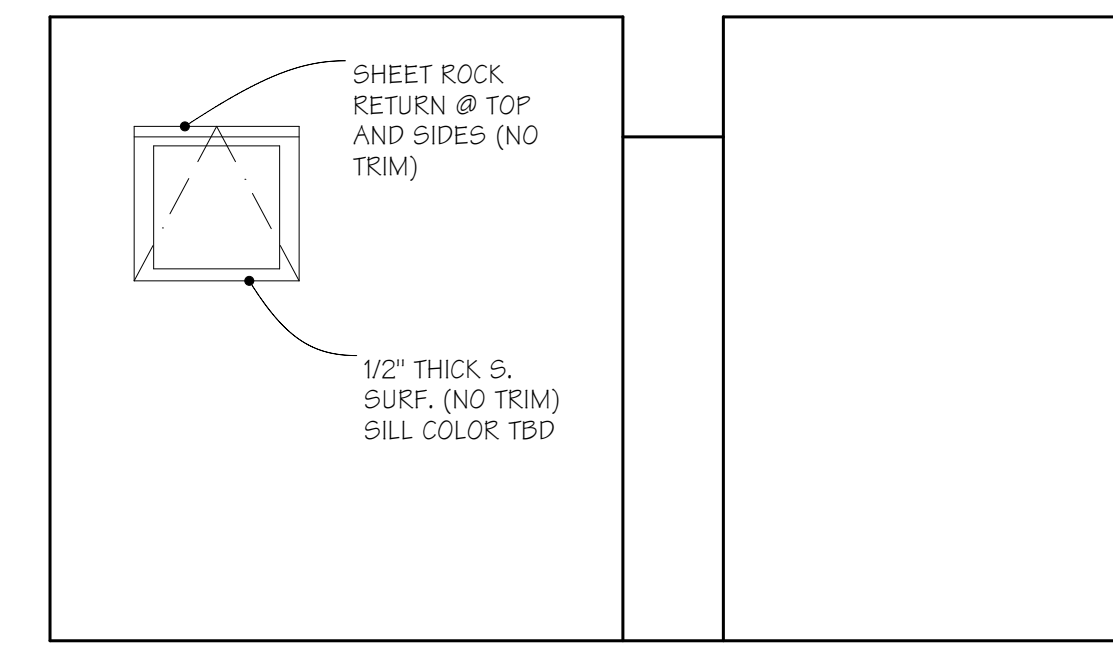

3 INTERIOR ELEVATIONS: THIRD FLOOR (BFMJ)
SCALE: 3/8" = 1'-0"

2 INTERIOR ELEVATIONS: SECOND FLOOR
SCALE: 3/8" = 1'-0"

5 INTERIOR ELEVATION: REAR FOYER
SCALE: 3/8" = 1'-0"

1 INTERIOR ELEVATIONS: FIRST FLOOR
SCALE: 3/8" = 1'-0"